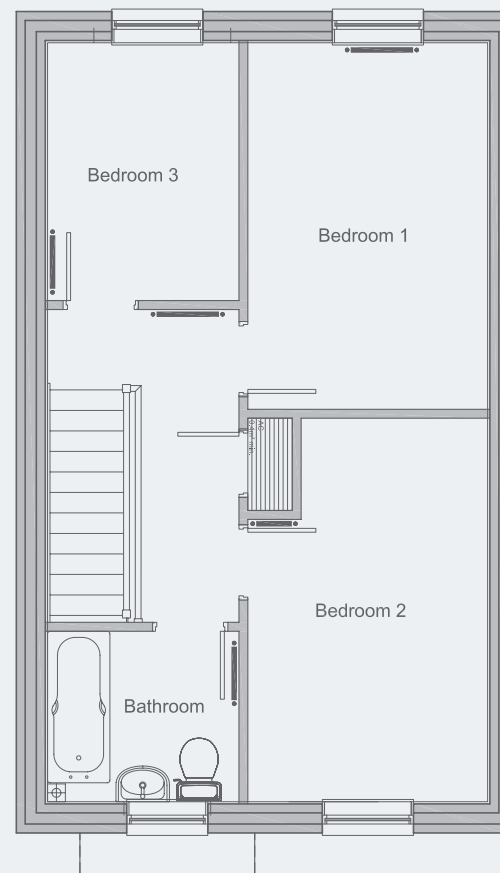

The Harrison: Your three bedroom home.

Ground Floor Dimensions

Dining/Living Room:
4974mm x 4108mm
16ft 4in x 13ft 6in

Kitchen:
3158mm x 2934mm
10ft 4in x 9ft 8in

First Floor Dimensions

Bedroom 1:
4165mm x 2739mm
13ft 8in x 9ft

Bedroom 2:
4320mm x 2739mm
14ft 2in x 9ft

Bedroom 3:
2907mm x 2160mm
9ft 6in x 7ft 1in

Hale View Site Plan

 Rent to Buy  Shared Ownership