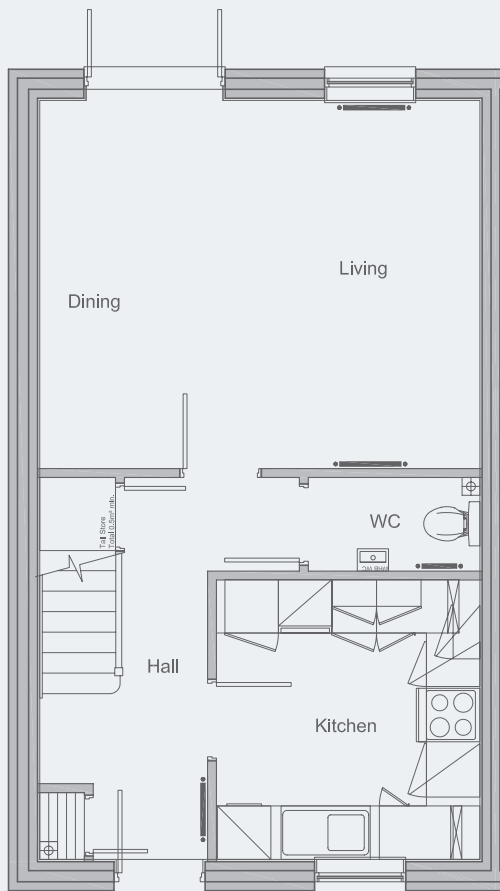

The Harrison: Your three bedroom home.

Ground Floor Dimensions

Dining/Living Room:
4974mm x 4108mm
16ft 4in x 13ft 6in

Kitchen:
3158mm x 2934mm
10ft 4in x 9ft 8in

First Floor Dimensions

Bedroom 1:
4165mm x 2739mm
13ft 8in x 9ft

Bedroom 2:
4320mm x 2739mm
14ft 2in x 9ft

Bedroom 3:
2907mm x 2160mm
9ft 6in x 7ft 1in

Hale View Site Plan

 Rent to Buy  Shared Ownership